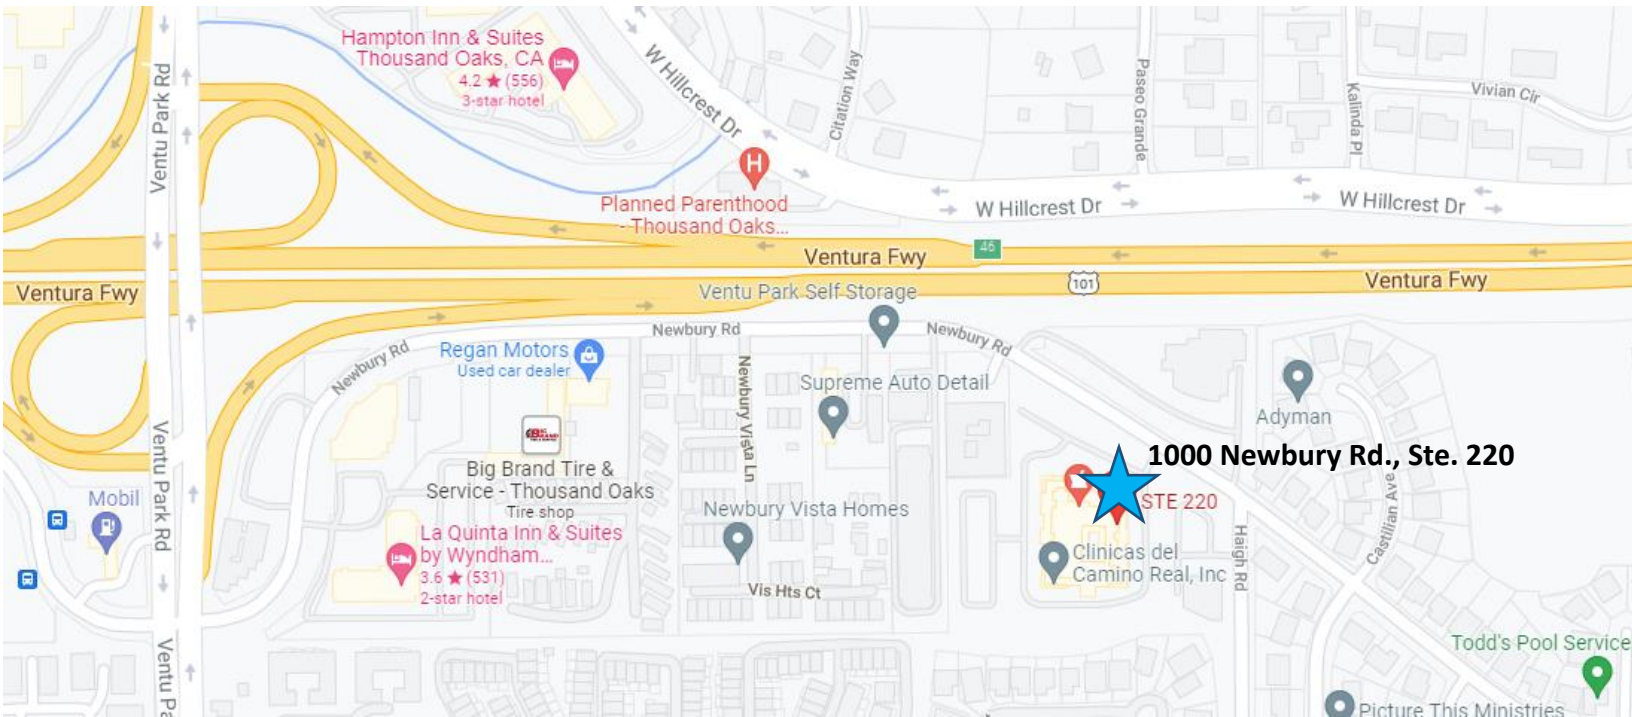

DLV Vision – Newbury

1000 Newbury Rd., Ste. 220

Thousand Oaks, CA 91320

Call: (805) 987-5300 Text: (818) 874-3048

www.DoughertyLaserVision.com

Directions via US-101 S:

Get on US-101 S
Follow US-101 S to Ventu Park Rd
Take exit 46 for Ventu Park Rd
Turn right onto Ventu Park Rd
Turn left onto Newbury Rd
Destination will be on right

Directions via US-101 N:

Get on US-101 N/Ventura Fwy
Follow US 101 N/Ventura Fwy to Lynn Rd
Take exit 45 for Lynn Rd
Turn left onto Lynn Rd
Turn right onto Haigh Rd
Turn left onto Newbury Rd
Destination will be on the right

DLV Vision
1000 Newbury Rd., Ste. 220
Thousand Oaks, CA 91320