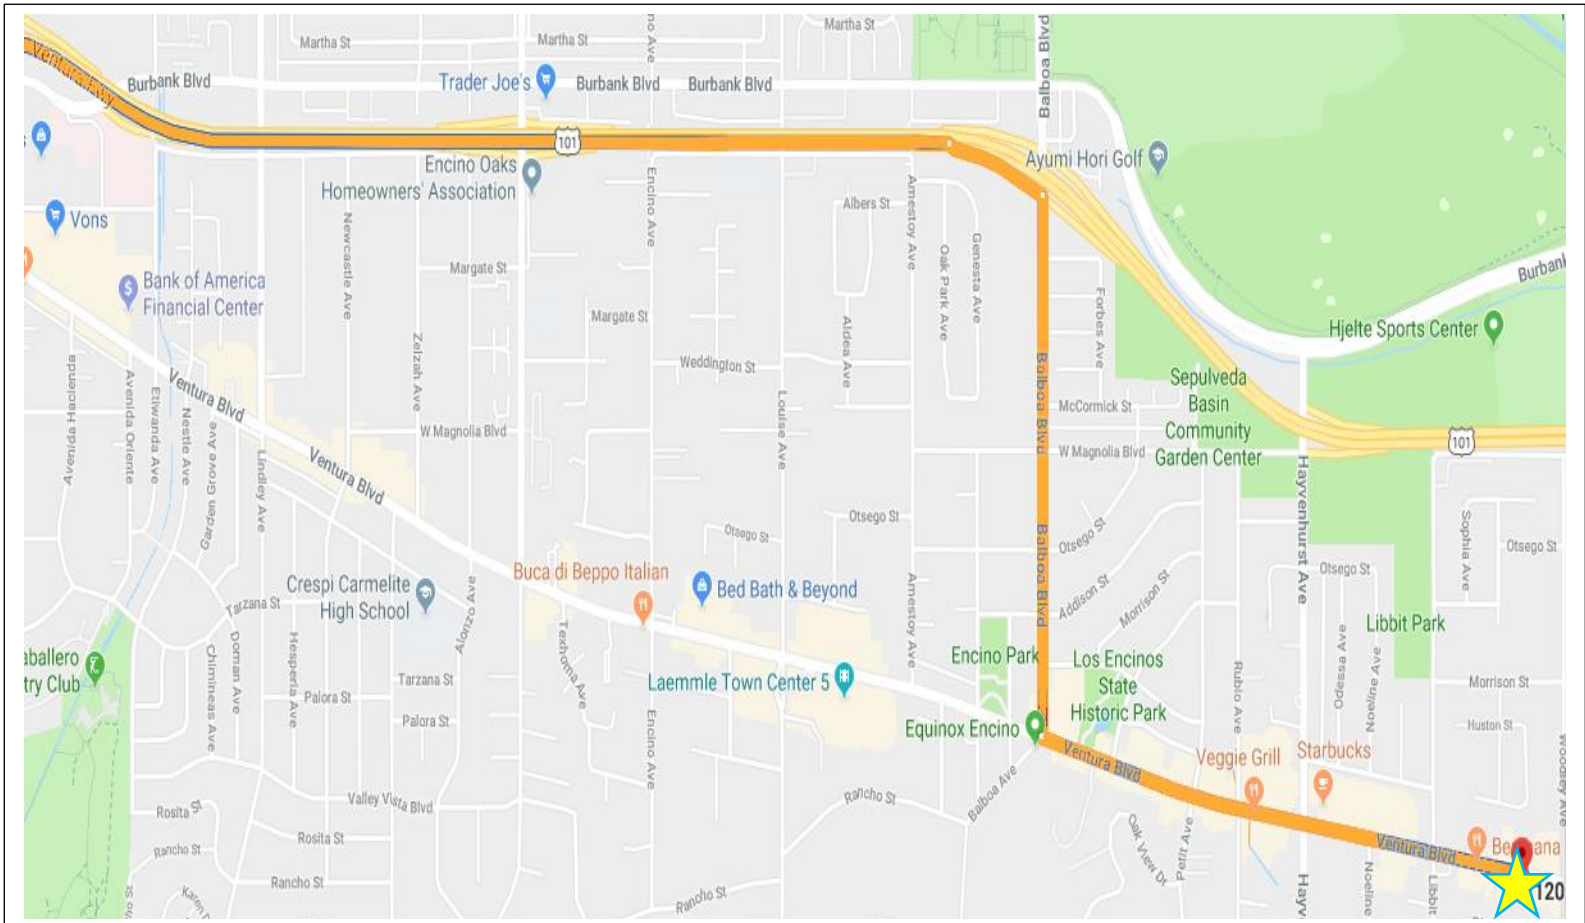

## Encino Location

16130 Ventura Blvd #120  
Encino, CA 91436  
(805) 987-5300 Toll Free: (866) 987-2020  
DoughertyLaserVision.com

### Traveling from US-101 N

- Take US-101 N to Haskell Ave.
- Keep right at the fork to stay on US-101 N, follow signs for Ventura/Ventura Fwy
- Take exit 19B from US-101 N
- Turn left onto Haskell Ave
- Turn right after IHOP (on the left) onto Ventura Blvd
- Continue down Ventura Blvd and your destination will be on the left

### Traveling from US-101 S

- Follow US-101 S to Balboa Blvd in Los Angeles.
- Take the Balboa Blvd exit from US-101 S towards Encino
- Use the right 2 lanes to turn right onto Balboa Blvd
- Use the left 2 lanes to turn left onto Ventura Blvd
- Continue down Ventura Blvd and your destination will be on the right