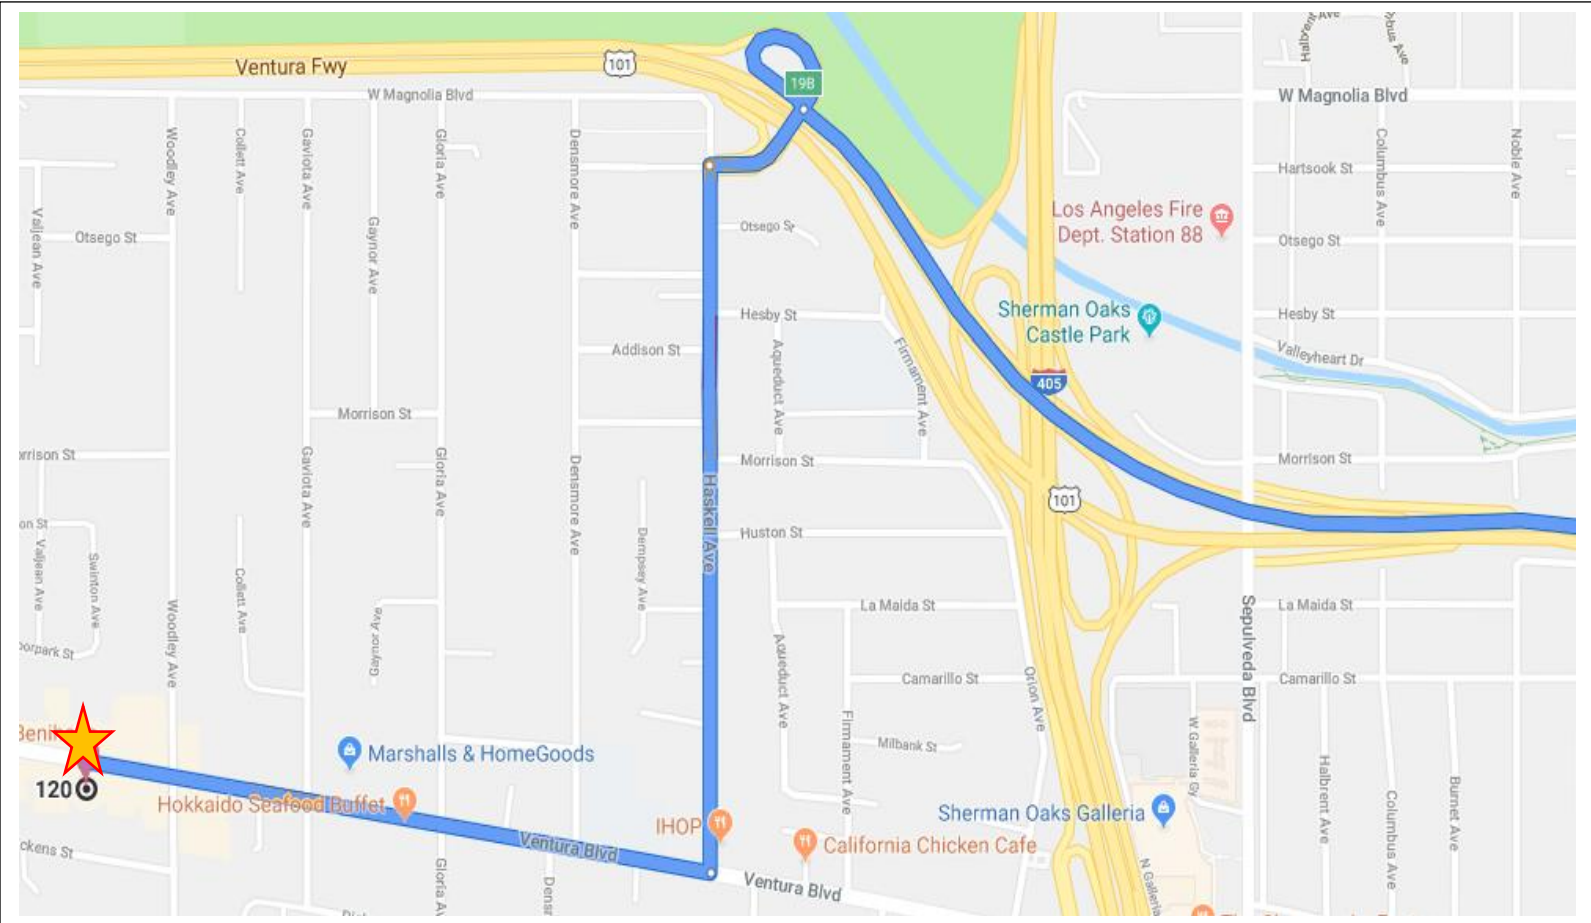

## Encino Location

16130 Ventura Blvd #120  
Encino, CA 91436  
(805) 987-5300 Toll Free: (866) 987-2020  
DoughertyLaserVision.com

### Traveling from US-101 N

- Take US-101 N to Haskell Ave.
- Keep right at the fork to stay on US-101 N, follow signs for Ventura/Ventura Fwy
- Take exit 19B from US-101 N
- Turn left onto Haskell Ave
- Turn right after IHOP (on the left) onto Ventura Blvd
- Continue down Ventura Blvd and your destination will be on the left

### Traveling from US-101 S

- Follow US-101 S to Balboa Blvd in Los Angeles.
- Take the Balboa Blvd exit from US-101 S towards Encino
- Use the right 2 lanes to turn right onto Balboa Blvd
- Use the left 2 lanes to turn left onto Ventura Blvd
- Continue down Ventura Blvd and your destination will be on the right