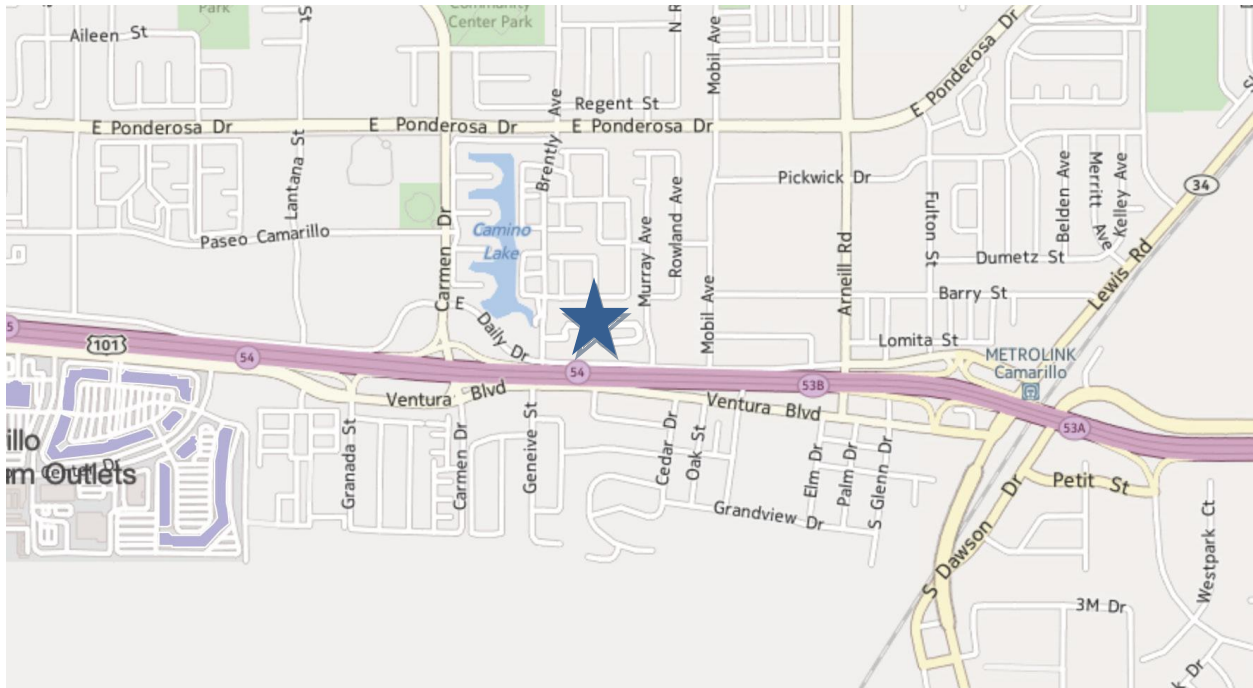

Camarillo Location

1821 E. Daily Dr. • Camarillo, CA 93010
(805) 987-5300 • Toll Free: (866) 987-2020
www.DoughertyLaserVision.com

TRAVELING WESTBOUND ON THE 101 FWY. (from LA)

- Take EXIT 53B toward Lewis Rd./CA-34.
- Keep left to take the Daily Dr. ramp. - 0.03 mi
- Turn left onto E Daily Dr. - 0.5 mi
- **1821 E DAILY DR, is** on the right. Your destination is just past Murray Ave.
(If you reach Brently Ave. you've gone about 0.1 miles too far)

TRAVELING EASTBOUND ON THE 101 FWY. (from Ventura)

- Keep left to take US-101 S/Ventura Fwy E toward Los Angeles.
- Take EXIT 54 toward Carmen Dr./Camarillo. - 0.2 mi
- Turn left onto E. Ventura Blvd. - 0.2 mi
- Turn left onto Carmen Dr. (Camarillo Shell is on the corner) If you reach Geneive St. you've gone about 0.1 miles too far - 0.2 mi
- Turn right onto E Daily Dr. CARMEN AUTO is on the right If you reach Paseo Camarillo you've gone about 0.1 miles too far - 0.04 mi
- **1821 E. DAILY DR,** is on the left. Your destination is 0.1 miles past Brently Ave.