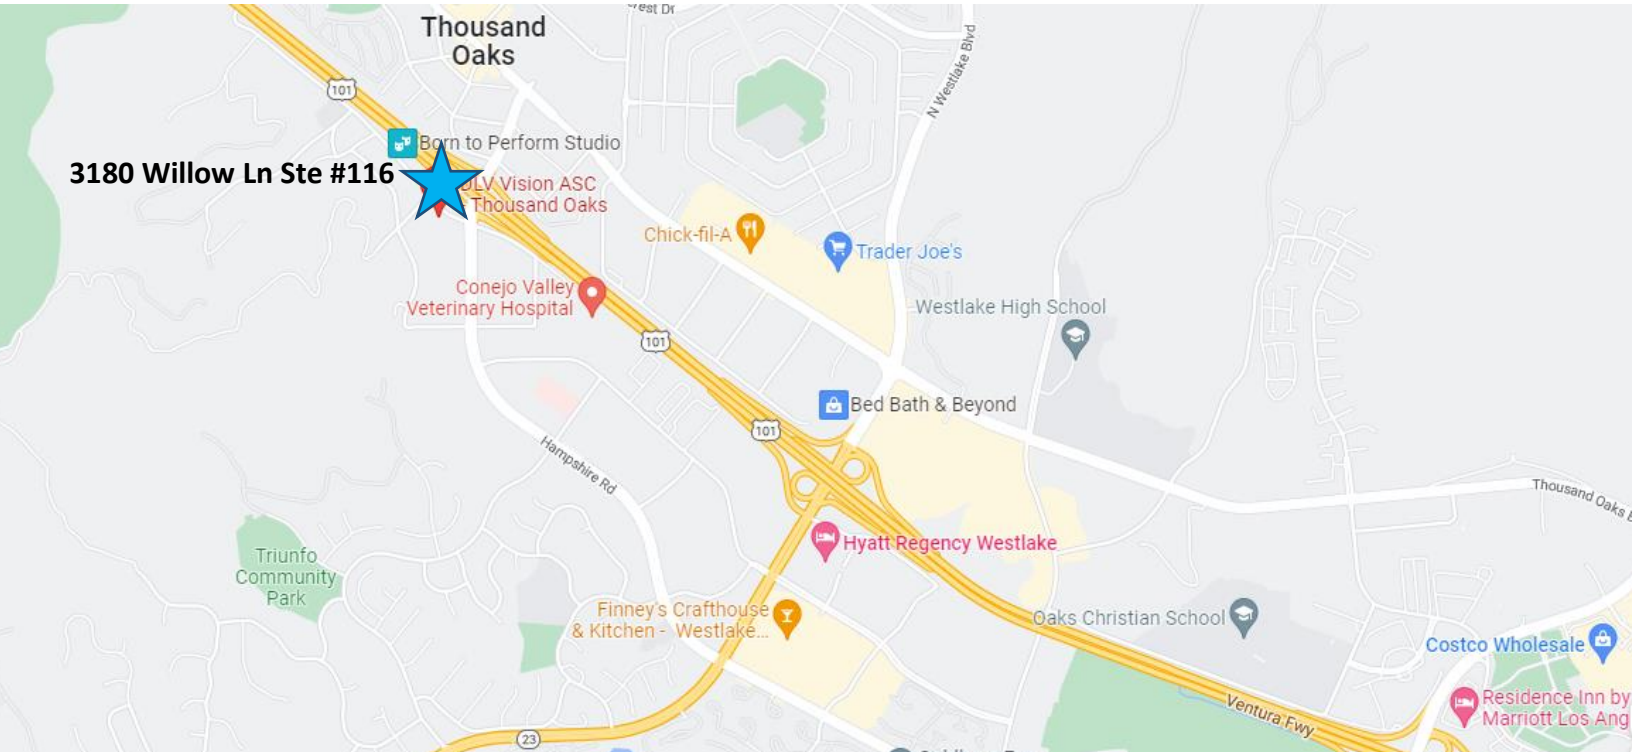

DLV Vision ASC – Thousand Oaks

3180 Willow Ln Ste. #116

Thousand Oaks, CA 91361

Call: (805) 870-4556 ext. 1 Text: (805) 870-4556

www.DoughertyLaserVision.com

Directions via US-101 S:

Get on US-101 S
Follow US-101 S to Hampshire Rd
Take exit 41 for Hampshire Rd
Use right 2 lanes to turn right onto Hampshire Rd
Turn right onto Willow Ln
Turn left onto the first parking lot on the left
Destination will be on right

Directions via US-101 N:

Get on US-101 N/Ventura Fwy
Follow US 101 N/Ventura Fwy to Hampshire Rd
Take exit 41 for Hampshire Rd
Turn left onto Hampshire Rd
Turn right onto Willow Ln
Turn left onto the first parking lot on the left
Destination will be on the right

 **DLV Vision ASC**
3180 Willow Ln Ste. #116
Thousand Oaks, CA 91361