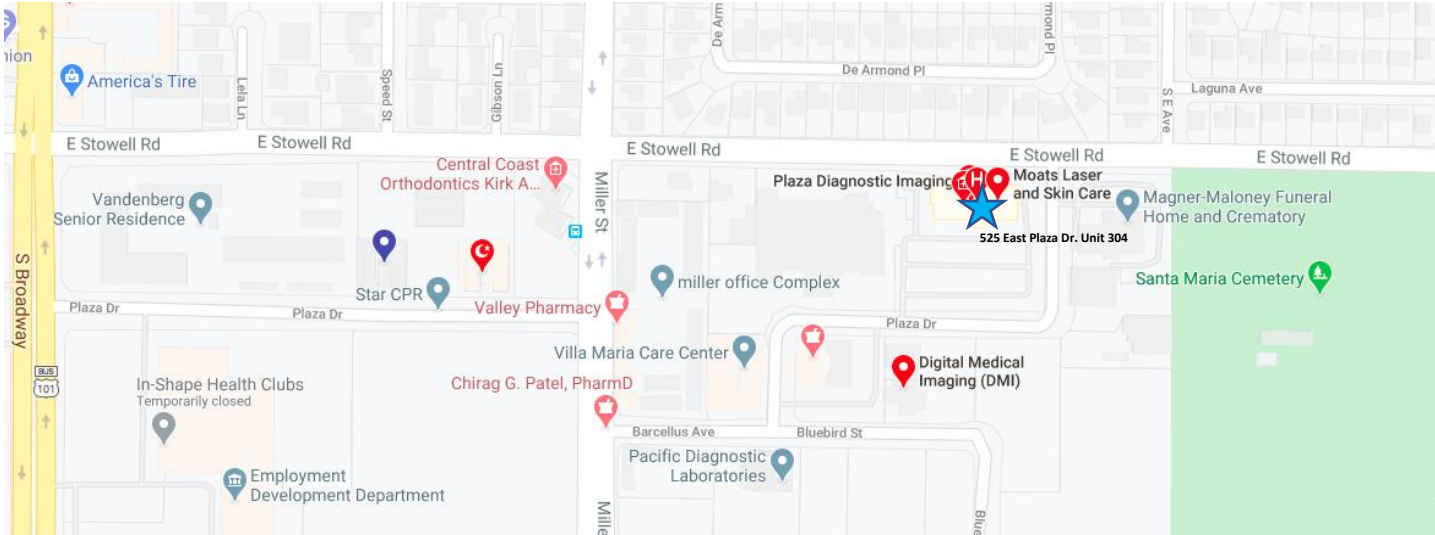

Santa Maria Location

525 East Plaza Dr. Unit 304
Santa Maria, 93454

Call: (805) 987-5300 Text: (805) 621-7737
www.advvisioncenters.com

Directions from previous location:

- Head west on E Chapel St. toward N College Dr.
- Turn left onto N College Dr.
- Turn right onto E Stowell Rd.
- Turn left onto Cecelia Dr.
- Turn right

Destination will be on the right

- ★ ADV Vision
525 East Plaza Dr. Unit 304
Santa Maria, 93454